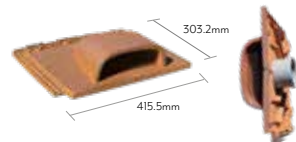

STANDARD TILES, VERGE TILE AND CLOAKED VERGE TILES

Standard Tile

Quarter Tile
Finishing tile

Half Left Hand Cloaked Verge Tile

Half Right Hand Cloaked Verge Tile

RIDGE AND HIP TILES

Half Round Ridge
(2.4 pcs/m)

Block End Ridge

Interlocking Ridge
(3 pcs/m)

Starter Interlocking Ridge

End Interlocking Ridge

Tapered Ridge

Tapered Hip Starter

VENT TILES AND TILE FIXING CLIPS

Clay Vent Tile

with connecting spigot (Length 65mm - Width 100mm)

In Line Vent Tile

TBC

Fixing Clip

TBC

Verge Clip

TBC

Tapered Hip Clip
TBC